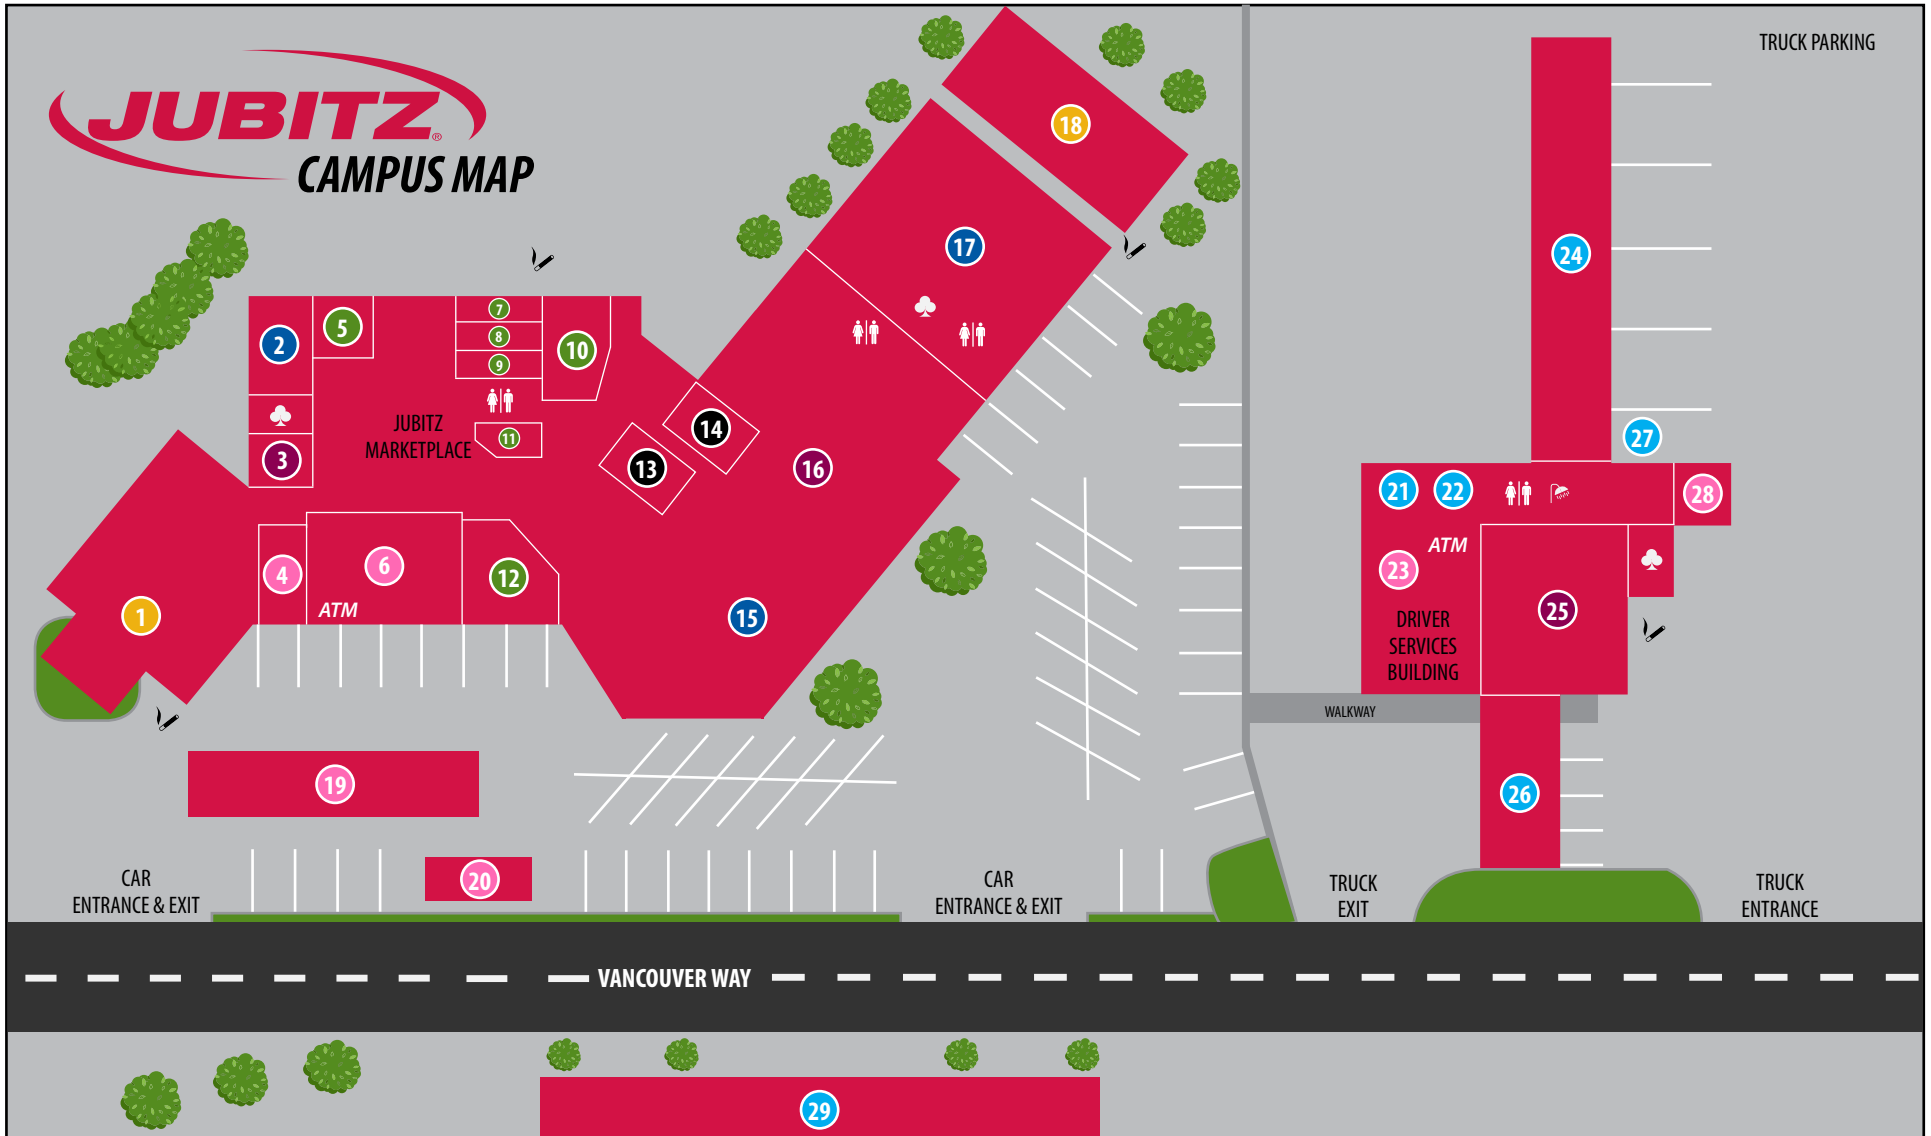

JUBITZ[®]

CAMPUS MAP

COLOR KEY	
● Lodging	● 1 <i>Portlander Inn</i>
● Entertainment	● 2 <i>Jubitz Cinema</i>
● Jubitz Tenant	● 3 <i>Moe's Deli</i>
● General Facilities	● 4 <i>Laundromat</i>
● Food	● 5 <i>Amsoil</i>
● Services for Drivers	● 6 <i>Marketplace C-Store</i>
● Banquet Rooms	● 7 <i>Bernie's Shoe Repair</i>
	● 8 <i>Identogo</i>
	● 9 <i>Barber Shop & Hair Salon</i>
	● 10 <i>CleanFleet</i>
	● 11 <i>Mesilla Valley Transport</i>
	● 12 <i>Postal Place</i>
	● 13 <i>Columbia Banquet Room</i>
	● 14 <i>Cascade Banquet Room</i>
	● 15 <i>Pacific NW Truck Museum</i>
	● 16 <i>Cascade Grill</i>
	● 17 <i>Ponderosa Lounge & Grill</i>
	● 18 <i>Portlander Inn East Wing</i>
	● 19 <i>Gas Station</i>
	● 20 <i>Propane</i>
	● 21 <i>Fuel Desk</i>
	● 22 <i>Driver's Lounge (upstairs)</i>
	● 23 <i>Driver Services C-Store</i>
	● 24 <i>Diesel Fueling</i>
	● 25 <i>Jake Brake Deli</i>
	● 26 <i>15-Minute Parking</i>
	● 27 <i>Scale</i>
	● 28 <i>Park n Bark Dog Wash</i>
	● 29 <i>Jubitz Truck Service Center</i>
	♣ <i>Video Poker</i>
	☔ <i>Showers</i>
	♂ ♀ <i>Restrooms</i>
	🚬 <i>Smoking Area</i>